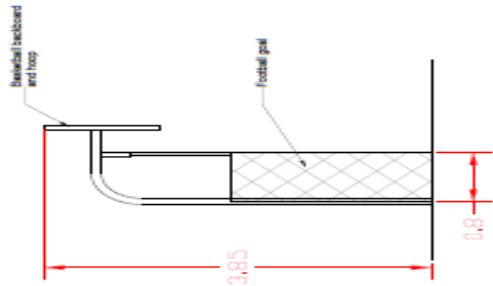

MUGA Football Goal - Side View